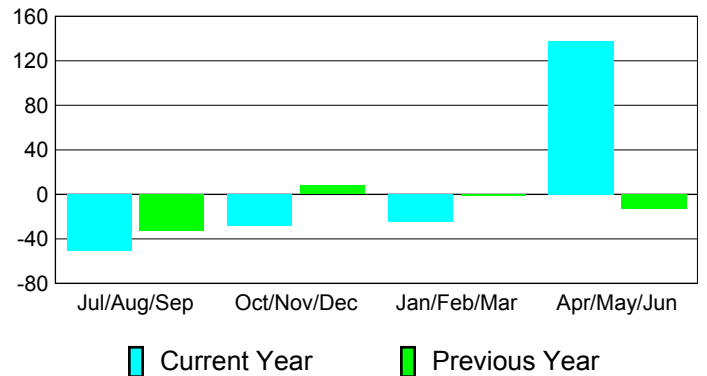

Membership Results
2010-2011

Membership
2009-2010

Month	Net Memb Goal	Actual New Memb	Actual Dropped Memb	Gain/Loss of Memb	Gain/Loss of Memb
Jul/Aug/Sep	74	53	-104	-51	-33
Oct/Nov/Dec	75	40	-68	-28	8
Jan/Feb/Mar	50	8	-33	-25	-1
Apr/May/June	49	167	-29	138	-13
Totals	248	268	-234	34	-39

Membership Results 2010-2011

Goal, New, Dropped, Gain/Loss

Comparison of Membership Gain/Loss

Current Year Compared to the Previous Year

Gender Comparison 2010-2011

Jul/Aug/Sep

Oct/Nov/Dec

Jan/Feb/Mar

Apr/May/June

Male

Female