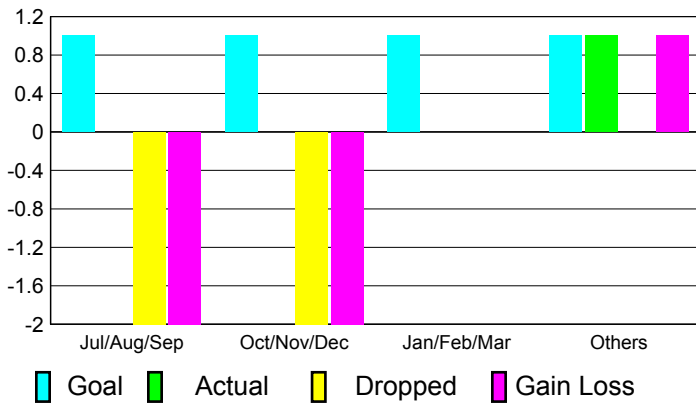

2010-2011 GMT Reports for District (or Undistricted) **District LD 5**

GMT: **Mr. Edisson Karnopp**

Location: **BRAZIL**

GMT CA: **3**

CLUBS

Club Results
2010-2011

Clubs
2009-2010

Month	New Club Goal	Actual New Clubs	Actual Dropped Clubs	Gain/Loss of Clubs	Gain/Loss of Clubs
Jul/Aug/Sep	1	0	-2	-2	0
Oct/Nov/Dec	1	0	-2	-2	0
Jan/Feb/Mar	1	0	0	0	0
Apr/May/June	1	1	0	1	0
Totals	4	1	-4	-3	0

Club Results 2010-2011

Goal, New, Dropped, Gain/Loss

Comparison of Club Gain/Loss

Current Year Compared to the Previous Year

YTD Status Quo Clubs 2010-2011

Status Quo Clubs Compared to Status Quo Members

MEMBERSHIP