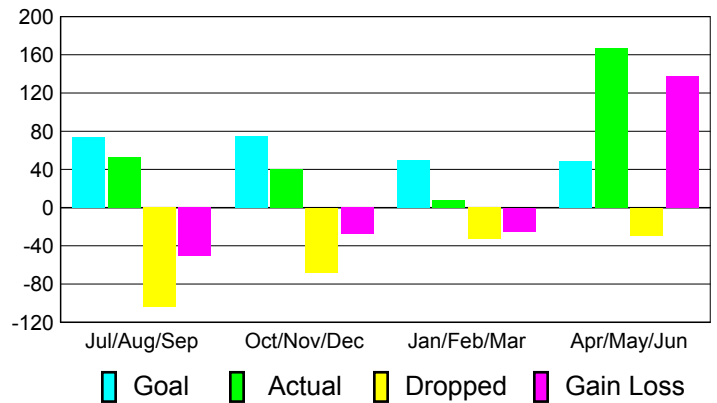

Membership Results 2010-2011

Goal, New, Dropped, Gain/Loss

Comparison of Membership Gain/Loss

Current Year Compared to the Previous Year